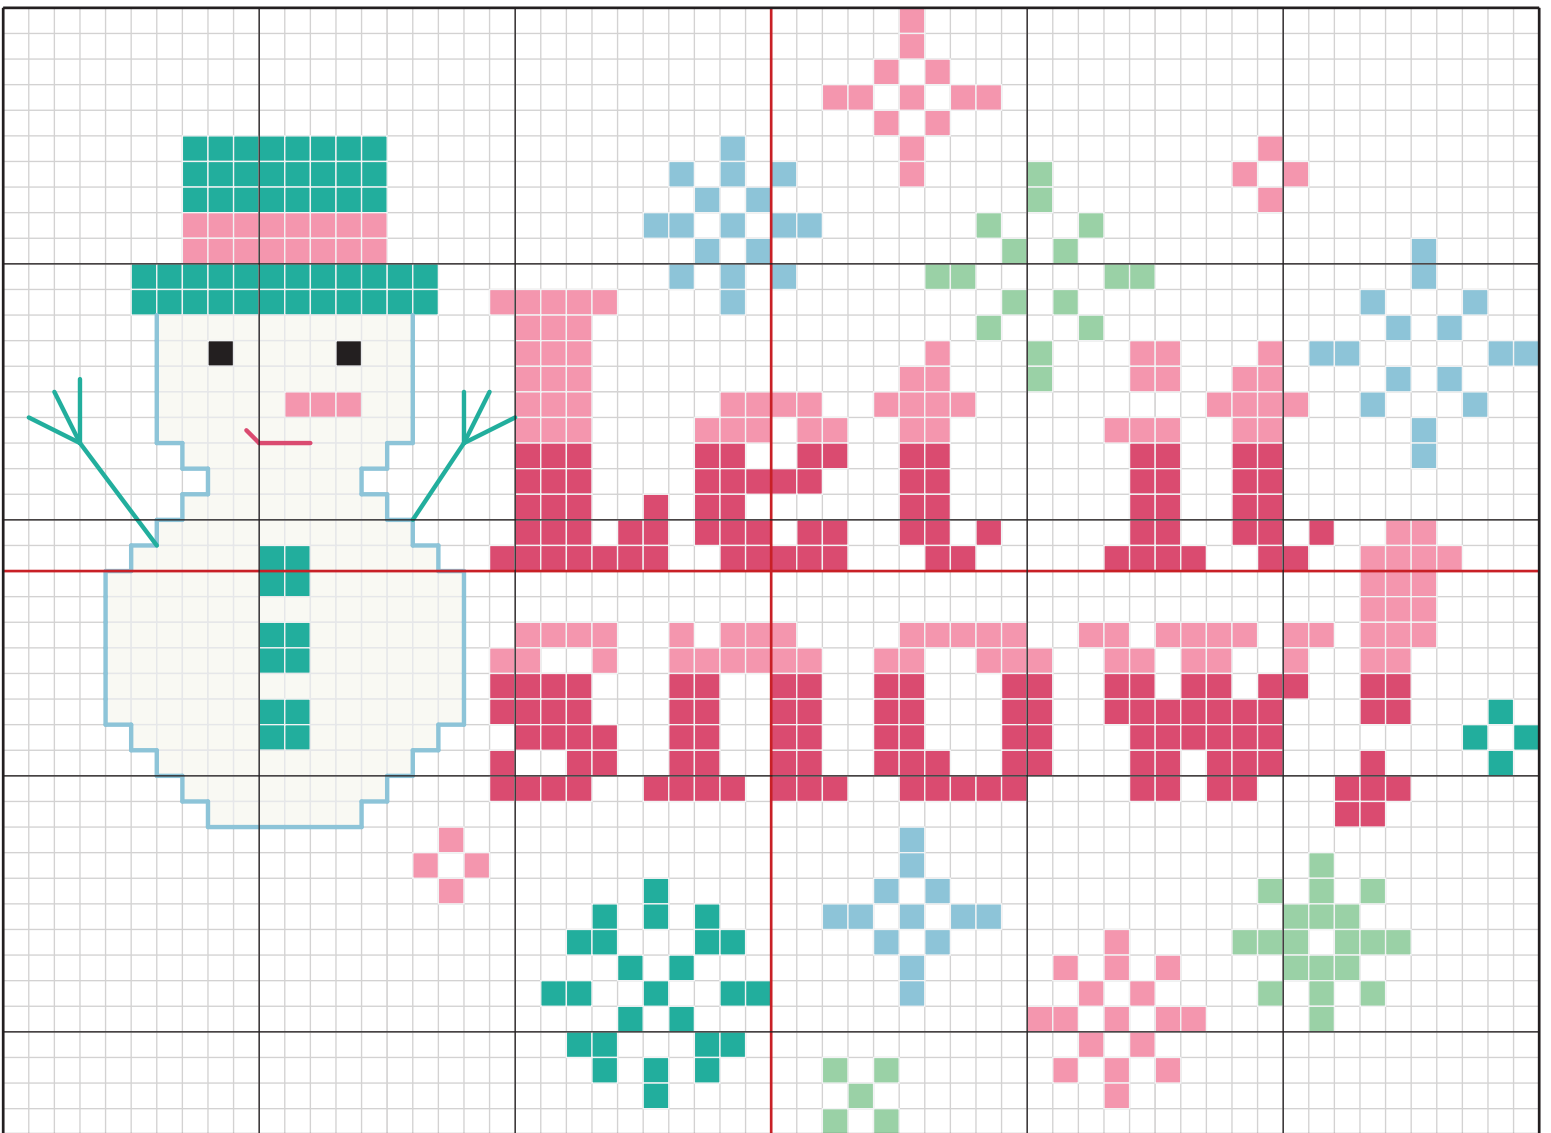

STITCH  PEOPLE.®

LET IT SNOW!

Patterns for:
Snowflakes, Let it snow!, and Snowman

| | NUMBER | NAME: | STITCHES |
|---|--------------------|------------------|----------|
| ★ | DMC PERLE 955 | LIGHT NILE GREEN | 41 |
| 🌲 | DMC PERLE 959 | MEDIUM SEA GREEN | 89 |
| 🌸 | DMC PERLE 519 | SKY BLUE | 46 |
| ♥ | DMC PERLE 604 | LIGHT CRANBERRY | 168 |
| ⊙ | DMC PERLE 602 | MEDIUM CRANBERRY | 179 |
| Ω | DMC PERLE 1168S-01 | WHITE | 197 |
| ⚡ | DMC 310 | BLACK | 2 |