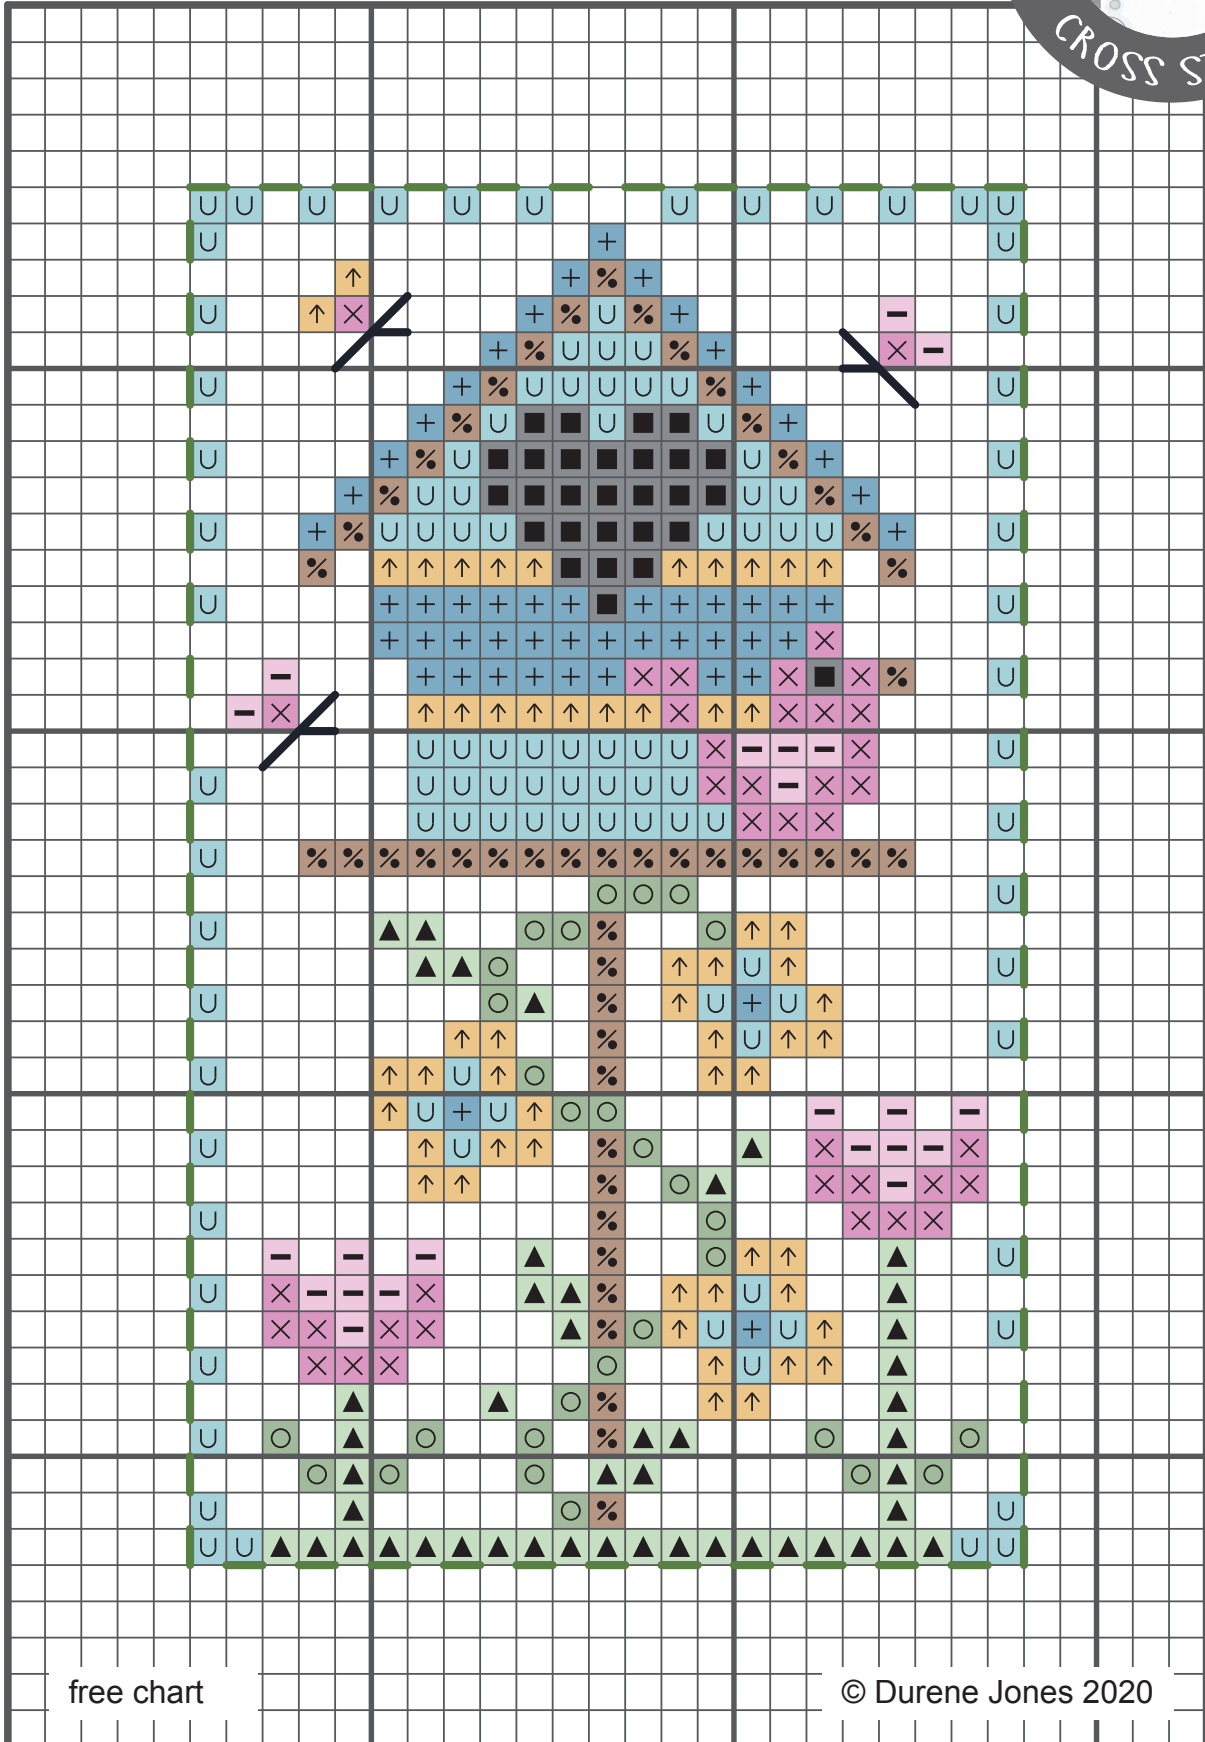

garden sal - part 1

free chart

© Durene Jones 2020